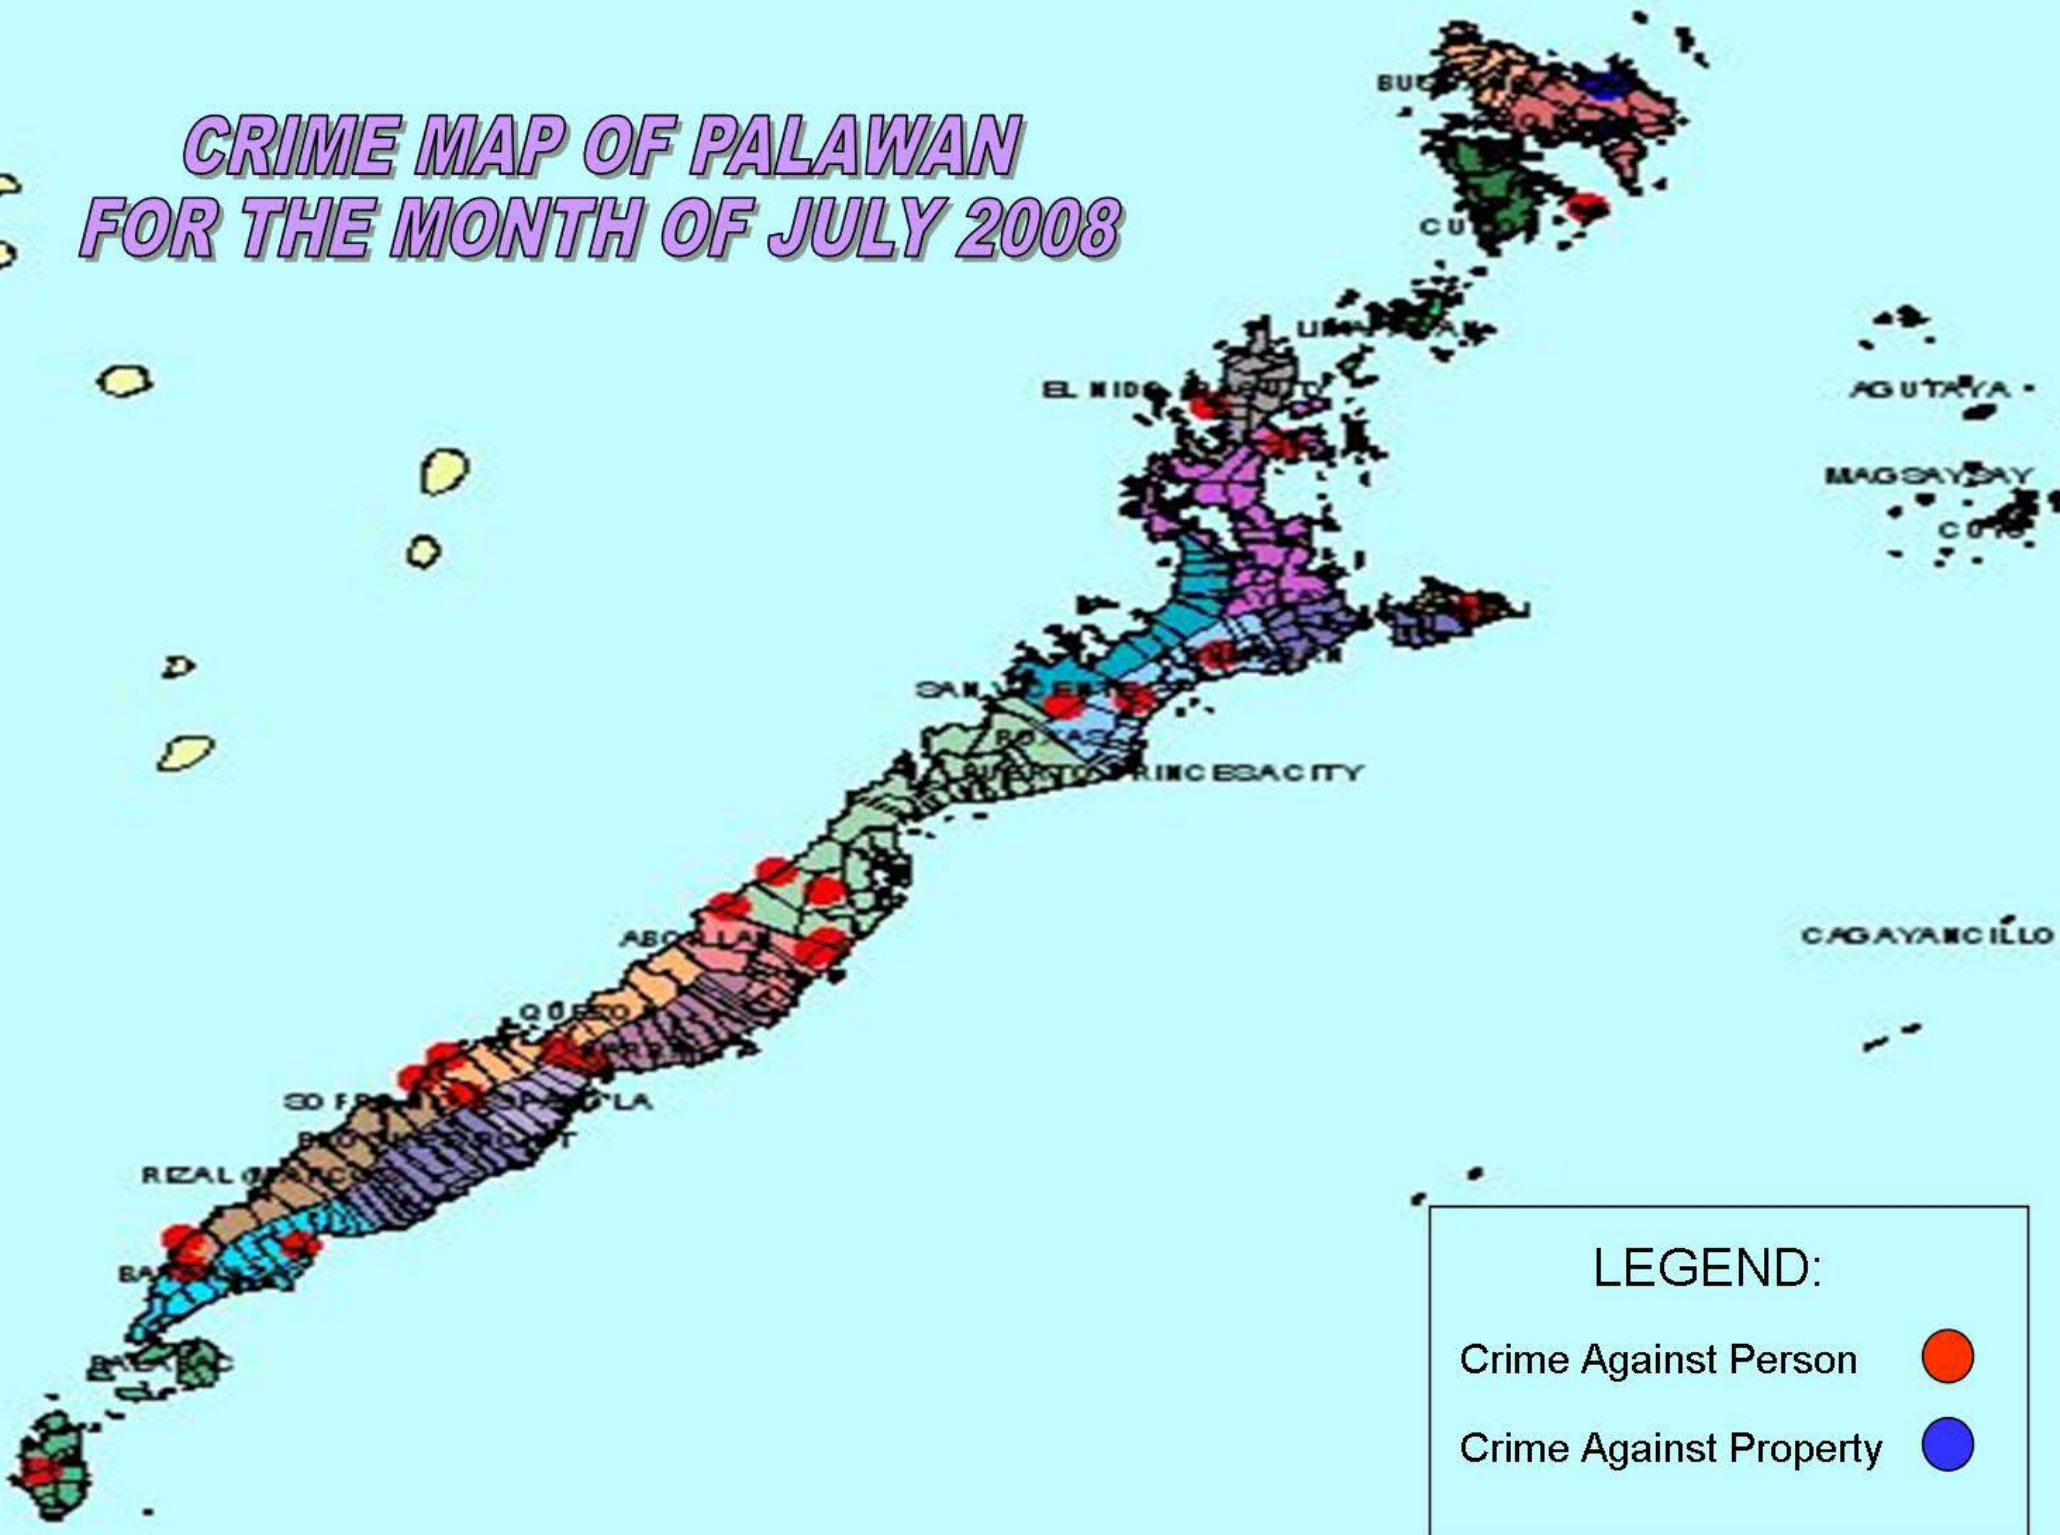

CRIME MAP OF PALAWAN FOR THE MONTH OF JULY 2008

LEGEND:

- Crime Against Person ●
- Crime Against Property ●